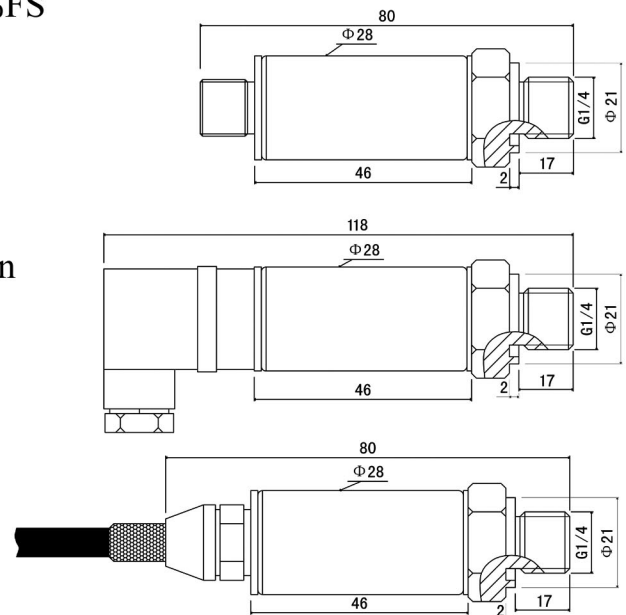

Specifications

- Ranges: -100KPa~0KPa~2500bar
- Combined error: $\pm 0.25\%FS$; $\pm 0.5\%FS$, $\pm 1.0\%FS$
- Output: 4~20mA, 0~20mA, 0~5V, 0~10V
- Input voltage: 24Vdc (10~36Vdc)
- Operating temperature: $-40^{\circ}C \sim 125^{\circ}C$
- Over pressure: $1.5 \times FS$
- Electric connection: M12 connector, five Pin bended connector, Hirschman and direct down-lead
- Process connection: G1/4, M20 \times 1.5, 1/4NPT (Customized)

Dimensions:

Models	Lead	Color	6PIN	
Output: 0-5V; 0-10V 3000 Series	Signal +	Blue	A	
	Signal -	Green	B	
	Excitation +	Red	C	
	Excitation -	Yellow	D	
Models	Lead	Color	6PIN	
Output: 4-20mA 3000 Series	Excitation +/ Signal +	Red	A	
	Excitation -/ Signal -	Black	B	
Models	Lead	Color	4PIN	
Output: 0-5V; 0-10V DIN43650 3000 Series	Excitation +	Red	1	
	Signal +	Blue	2	
	Excitation -/ Signal -	White	3	
Models	Lead	Color	4 PIN	
Output:4-20mA Hirschmann DIN43650 3000 Series	Excitation +/ Signal +	Red	1	
	Excitation -/ Signal -	Black	2	
Models	Lead	Color	4PIN	
Output: 0-5V; 0-10V M12 × 1 3000 Series	Excitation +	Red	1	
	Signal +	Blue	3	
	Excitation -/ Signal -	White	4	
Models	Lead	Color	4 PIN	
Output: 4-20mA M12 × 1 3000 Series	Excitation +/ Signal +	Red	1	
	Excitation -/ Signal -	Black	3	
Models	Lead	Color		
Output: 0-5V; 0-10V Cable 3000 Series	Signal +	Blue		
	Signal -	Green/White		
	Excitation +	Red		
	Excitation -	Yellow		
Models	Lead	Color		
Output: 4-20mA Cable 3000 Series	Excitation +/ Signal +	Red		
	Excitation -/ Signal -	Black		